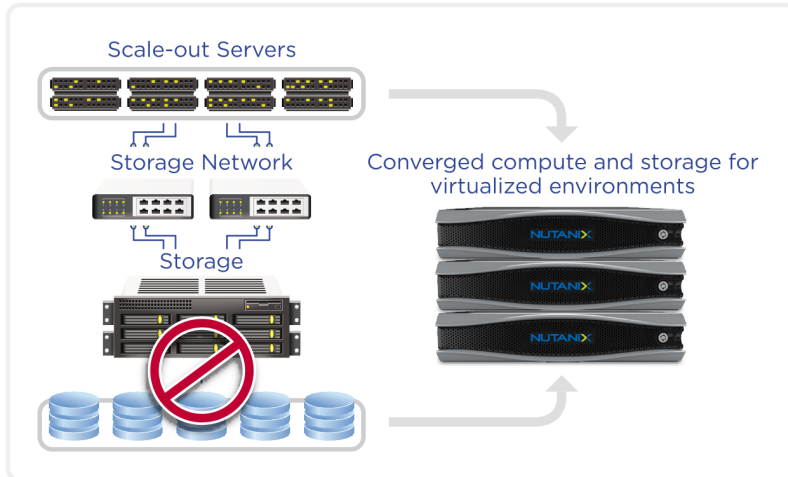

## What does Nutanix do?

- Nutanix delivers **converged infrastructure** that replaces traditional datacenter architectures built with separate servers, storage and networking devices.

Convergence simplifies infrastructure purchase, deployment, management and support

## What type of Converged Infrastructure?

- Nutanix is **hyper-converged**: server and storage integrated into a single x86 server.

Hyper-convergence reduces power and space, and eliminates storage network complexity