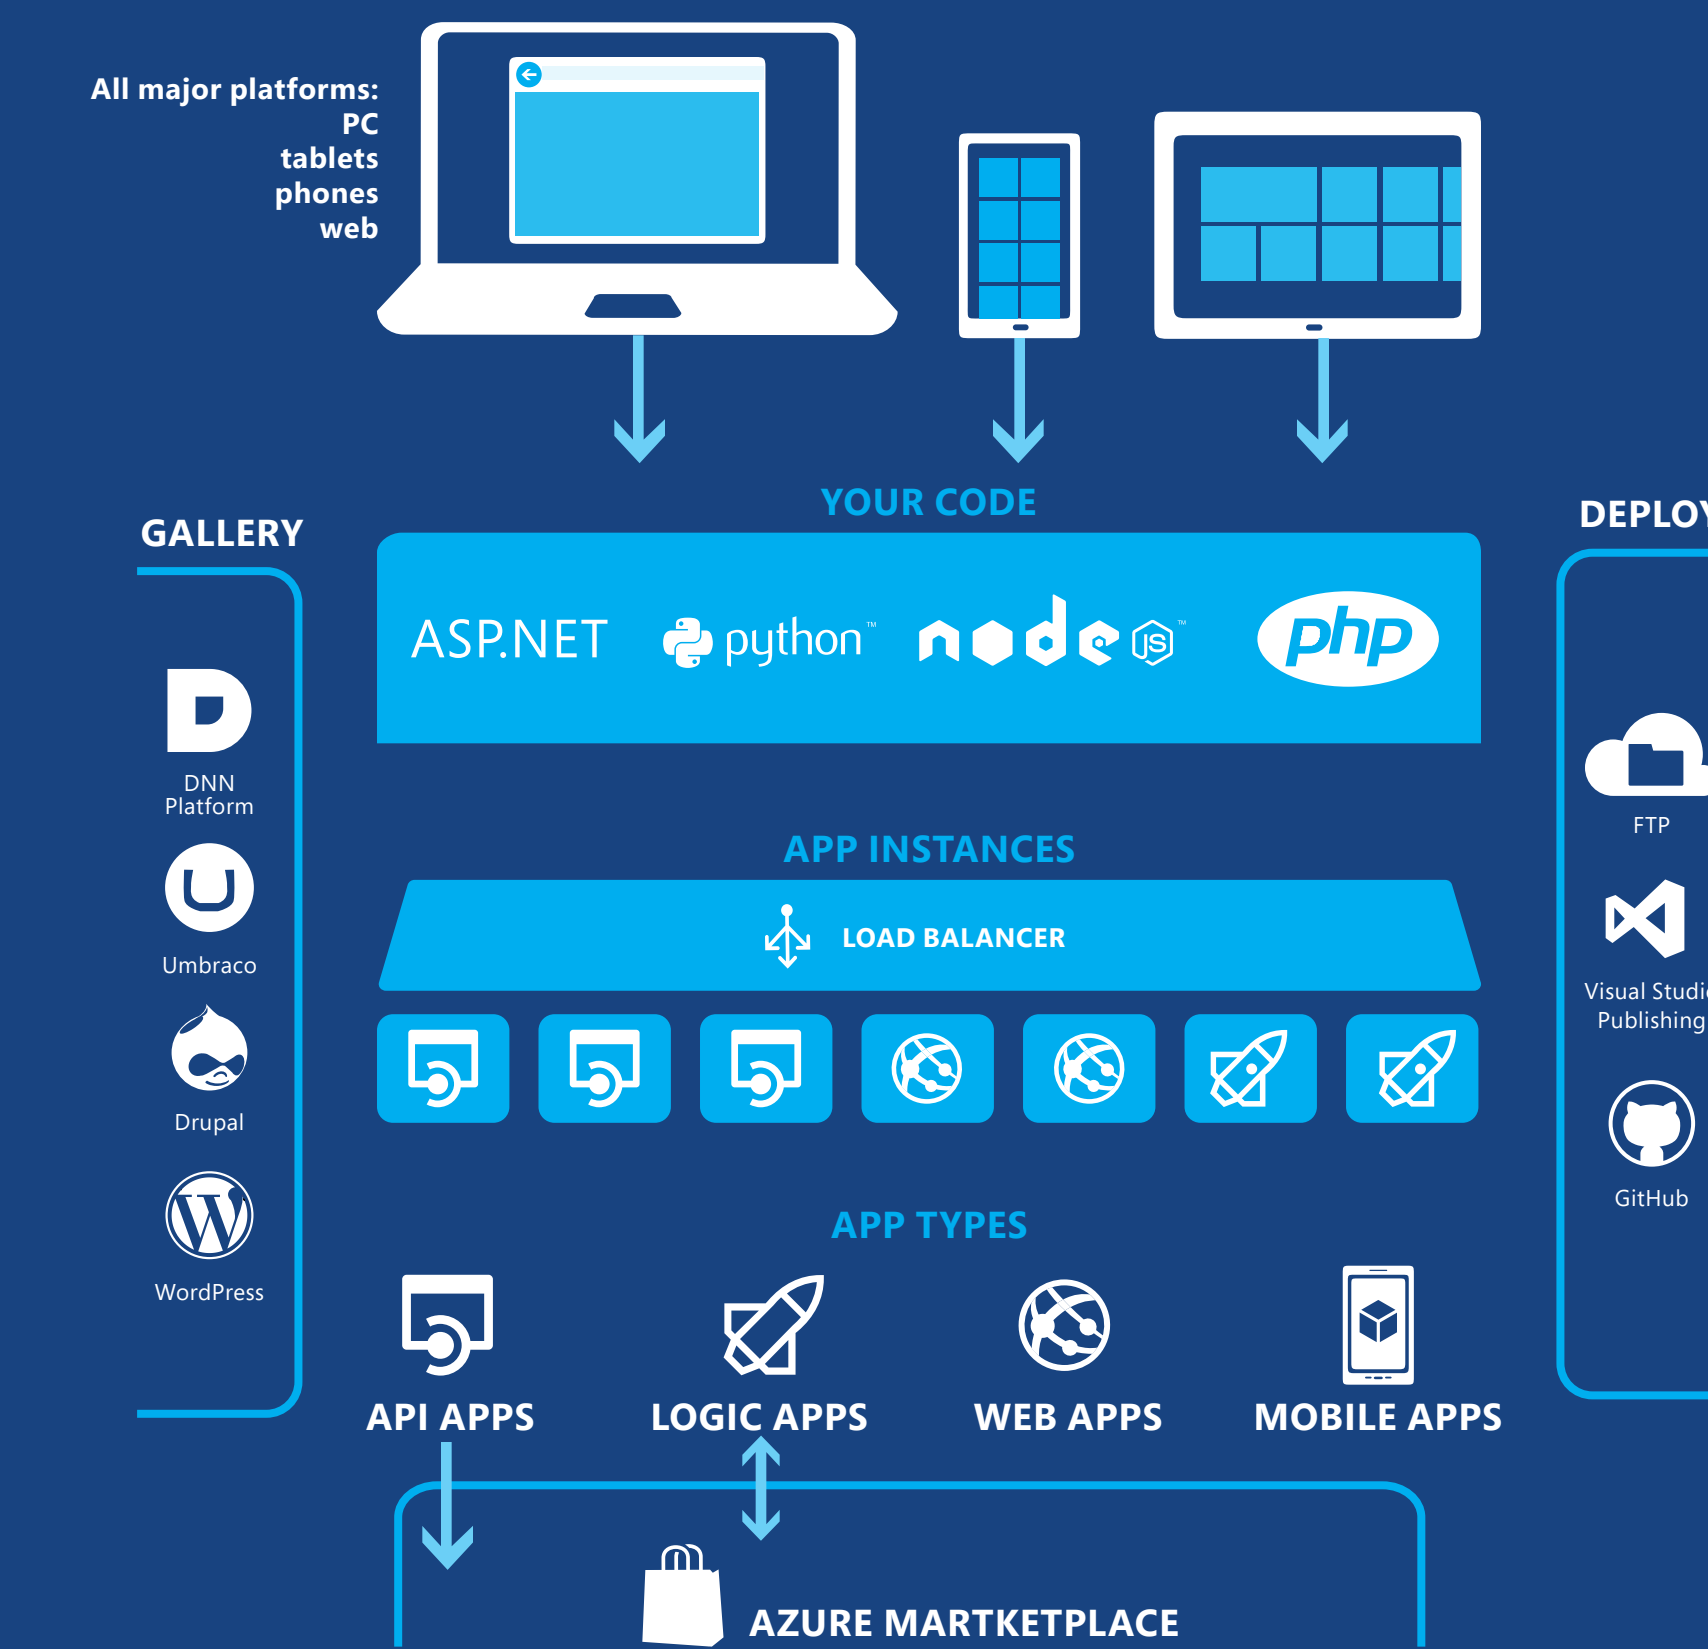

App Service

Microsoft Azure is a flexible, open, and secure public cloud built for business. Access a broad collection of integrated services that accommodate many languages and operating systems. Use world-class tools to accelerate a wide variety of app development and delivery capabilities.

Free trial!

Use $200 credit to try any combination of Azure resources:

aka.ms/TryAzure

Search azure.microsoft.com, [MSDN](https://msdn.microsoft.com), or [TechNet](https://technet.microsoft.com) for keywords found in this poster

Catalog of Services

COMPUTE

Virtual Machines Get full control over a server in the cloud and maintain it as your business requires	Cloud Services Managed virtual machines with stateless web and worker roles	Service Fabric Build highly scalable, reliable stateless and stateful applications composed of microservices	Batch For running large scale parallel and high performance computing (HPC) applications	Scheduler Create jobs that run reliably on simple or complex schedules to invoke any type of service	Remote App Access Windows apps from any device and any location that run within Remote App VMs

NETWORKING

Virtual Network Provision and manage VPNs in Azure and securely link to your on-premises IT infrastructure	Express Route Connect on-premises and cloud datacenters directly through dedicated, non-internet lines	Traffic Manager Load-balance incoming global traffic across multiple services running in multiple datacenters

IDENTITY & ACCESS

Active Directory Identity and access management for cloud applications and ability to link to on-premises Server AD	Multi-Factor Authentication Safeguard access to data and apps with additional physical layer of security control

MEDIA & CDN

Media Services Range of services that support video on-demand and live streaming workflows	CDN Cache content for your apps in Content Delivery Network (CDN) at 100's of edge locations to improve user experiences

WEB & MOBILE

Web Apps Managed web platform, get started for free and scale as you go using many tools/languages	Mobile Apps Add backend capabilities to mobile apps, with native client support on most device platforms	API Apps Create and surface your app logic as APIs for other services and apps to consume	Logic Apps Build/execute business processes by linking your own custom APIs with an API Gallery/Marketplace	API Management Publish and manage APIs to developers, partners and employees securely and at scale	Notification Hubs Deliver millions of cross platform push notifications from any application backend, anywhere

ANALYTICS